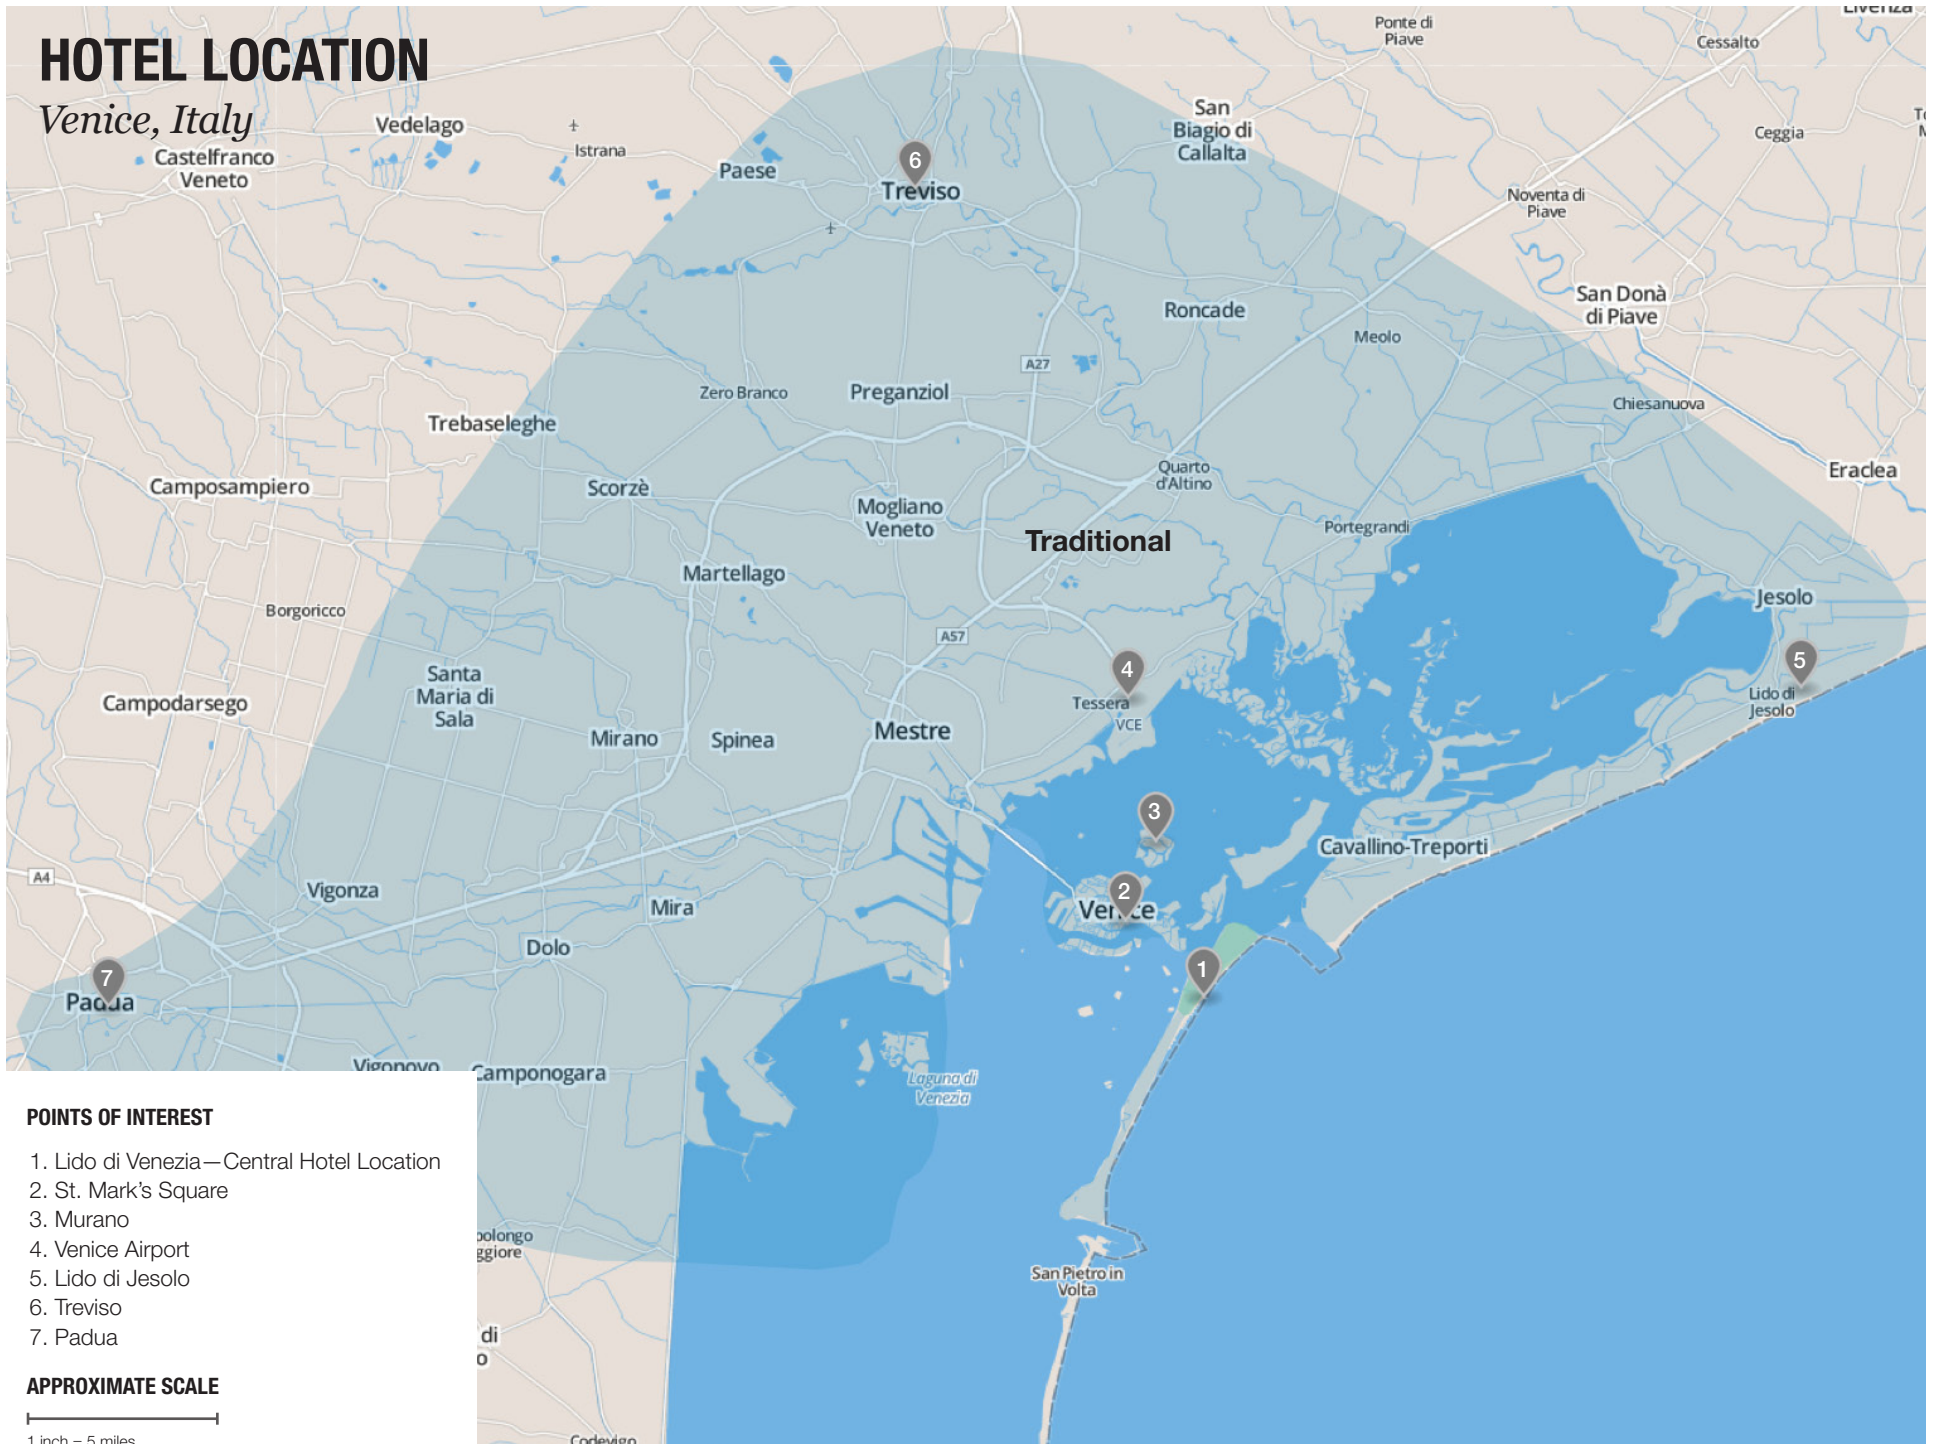

# HOTEL LOCATION

Venice, Italy

## POINTS OF INTEREST

1. Lido di Venezia—Central Hotel Location
2. St. Mark's Square
3. Murano
4. Venice Airport
5. Lido di Jesolo
6. Treviso
7. Padua

## APPROXIMATE SCALE

1 inch = 5 miles