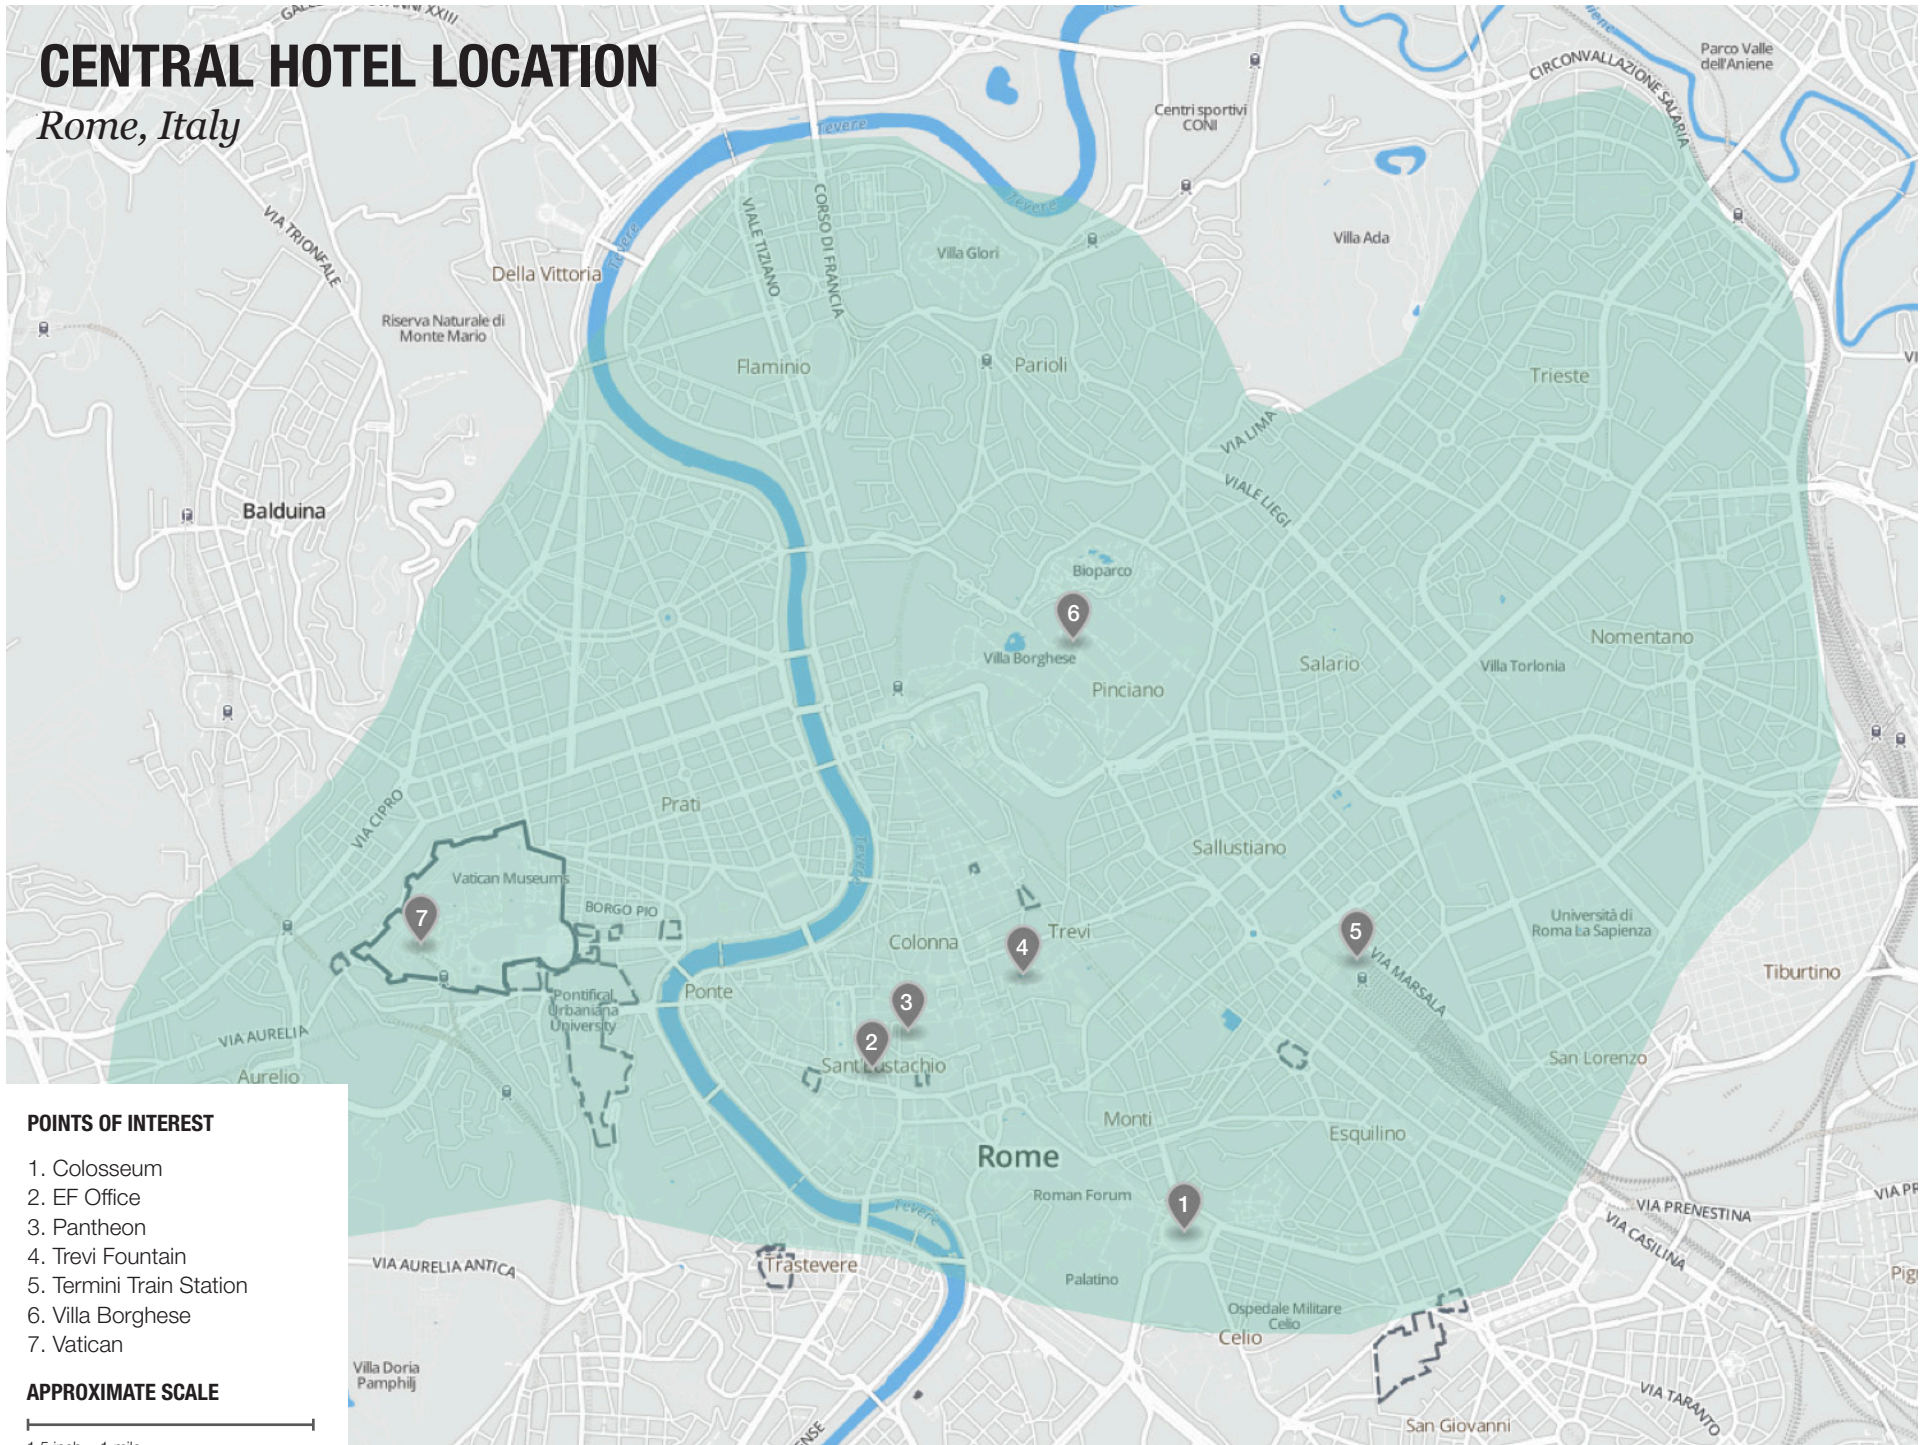

# HOTEL LOCATION

Rome, Italy

## POINTS OF INTEREST

1. Colosseum
2. EF Office
3. Vatican City
4. Olympic Stadium
5. Castelli Romani
6. Rome Airport
7. Ostia Antica

# CENTRAL HOTEL LOCATION

Rome, Italy

## POINTS OF INTEREST

1. Colosseum
2. EF Office
3. Pantheon
4. Trevi Fountain
5. Termini Train Station
6. Villa Borghese
7. Vatican