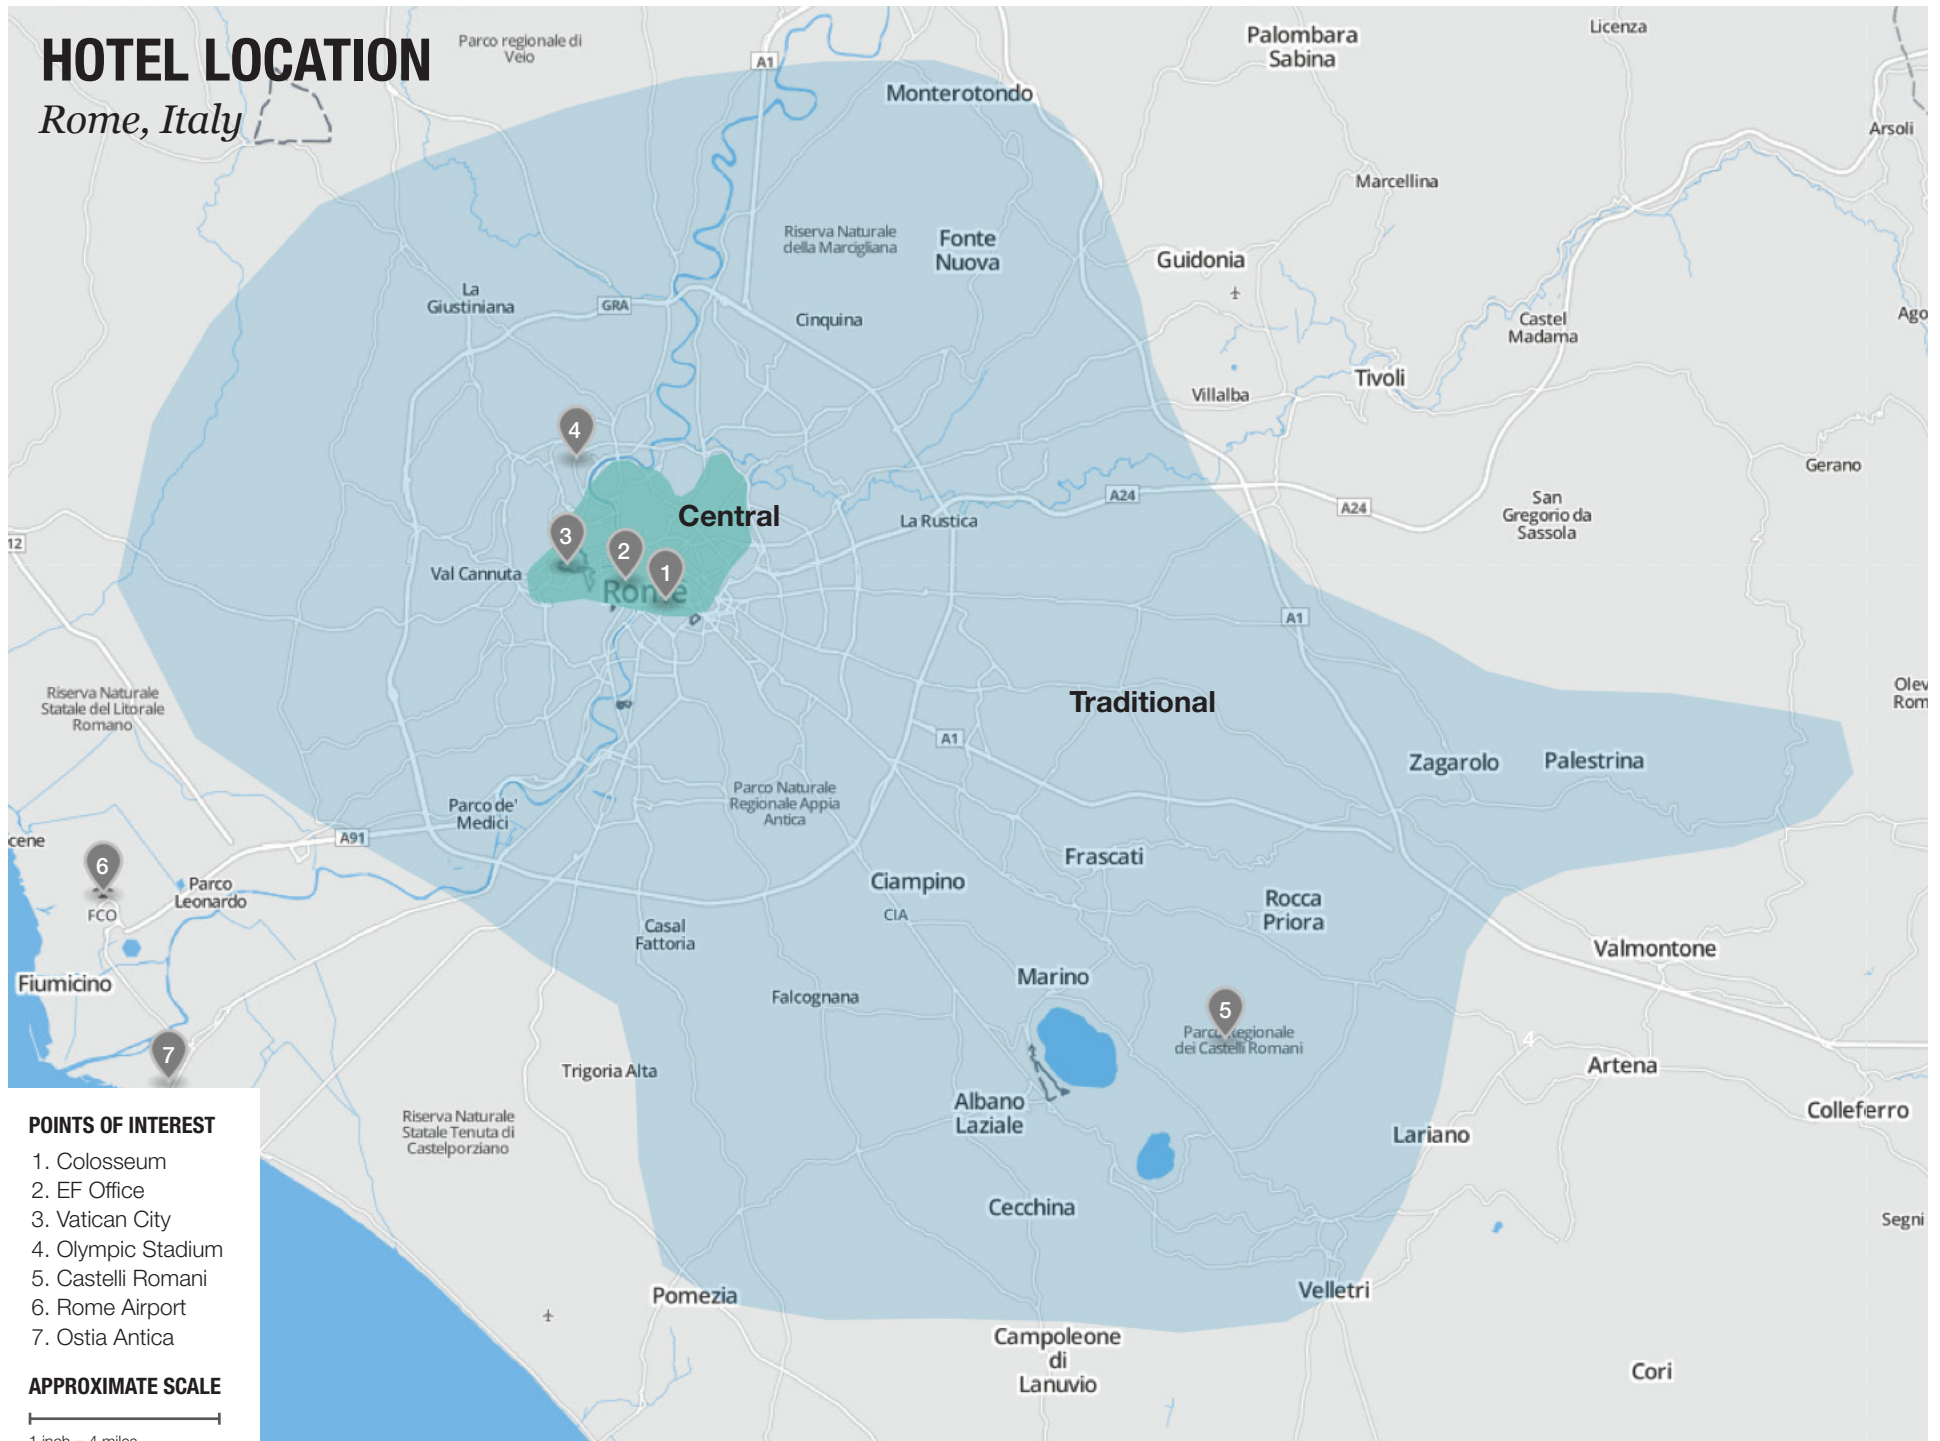

# HOTEL LOCATION

Rome, Italy

## POINTS OF INTEREST

1. Colosseum
2. EF Office
3. Vatican City
4. Olympic Stadium
5. Castelli Romani
6. Rome Airport
7. Ostia Antica

# CENTRAL HOTEL LOCATION

Rome, Italy

## POINTS OF INTEREST

1. Colosseum
2. EF Office
3. Pantheon
4. Trevi Fountain
5. Termini Train Station
6. Villa Borghese
7. Vatican