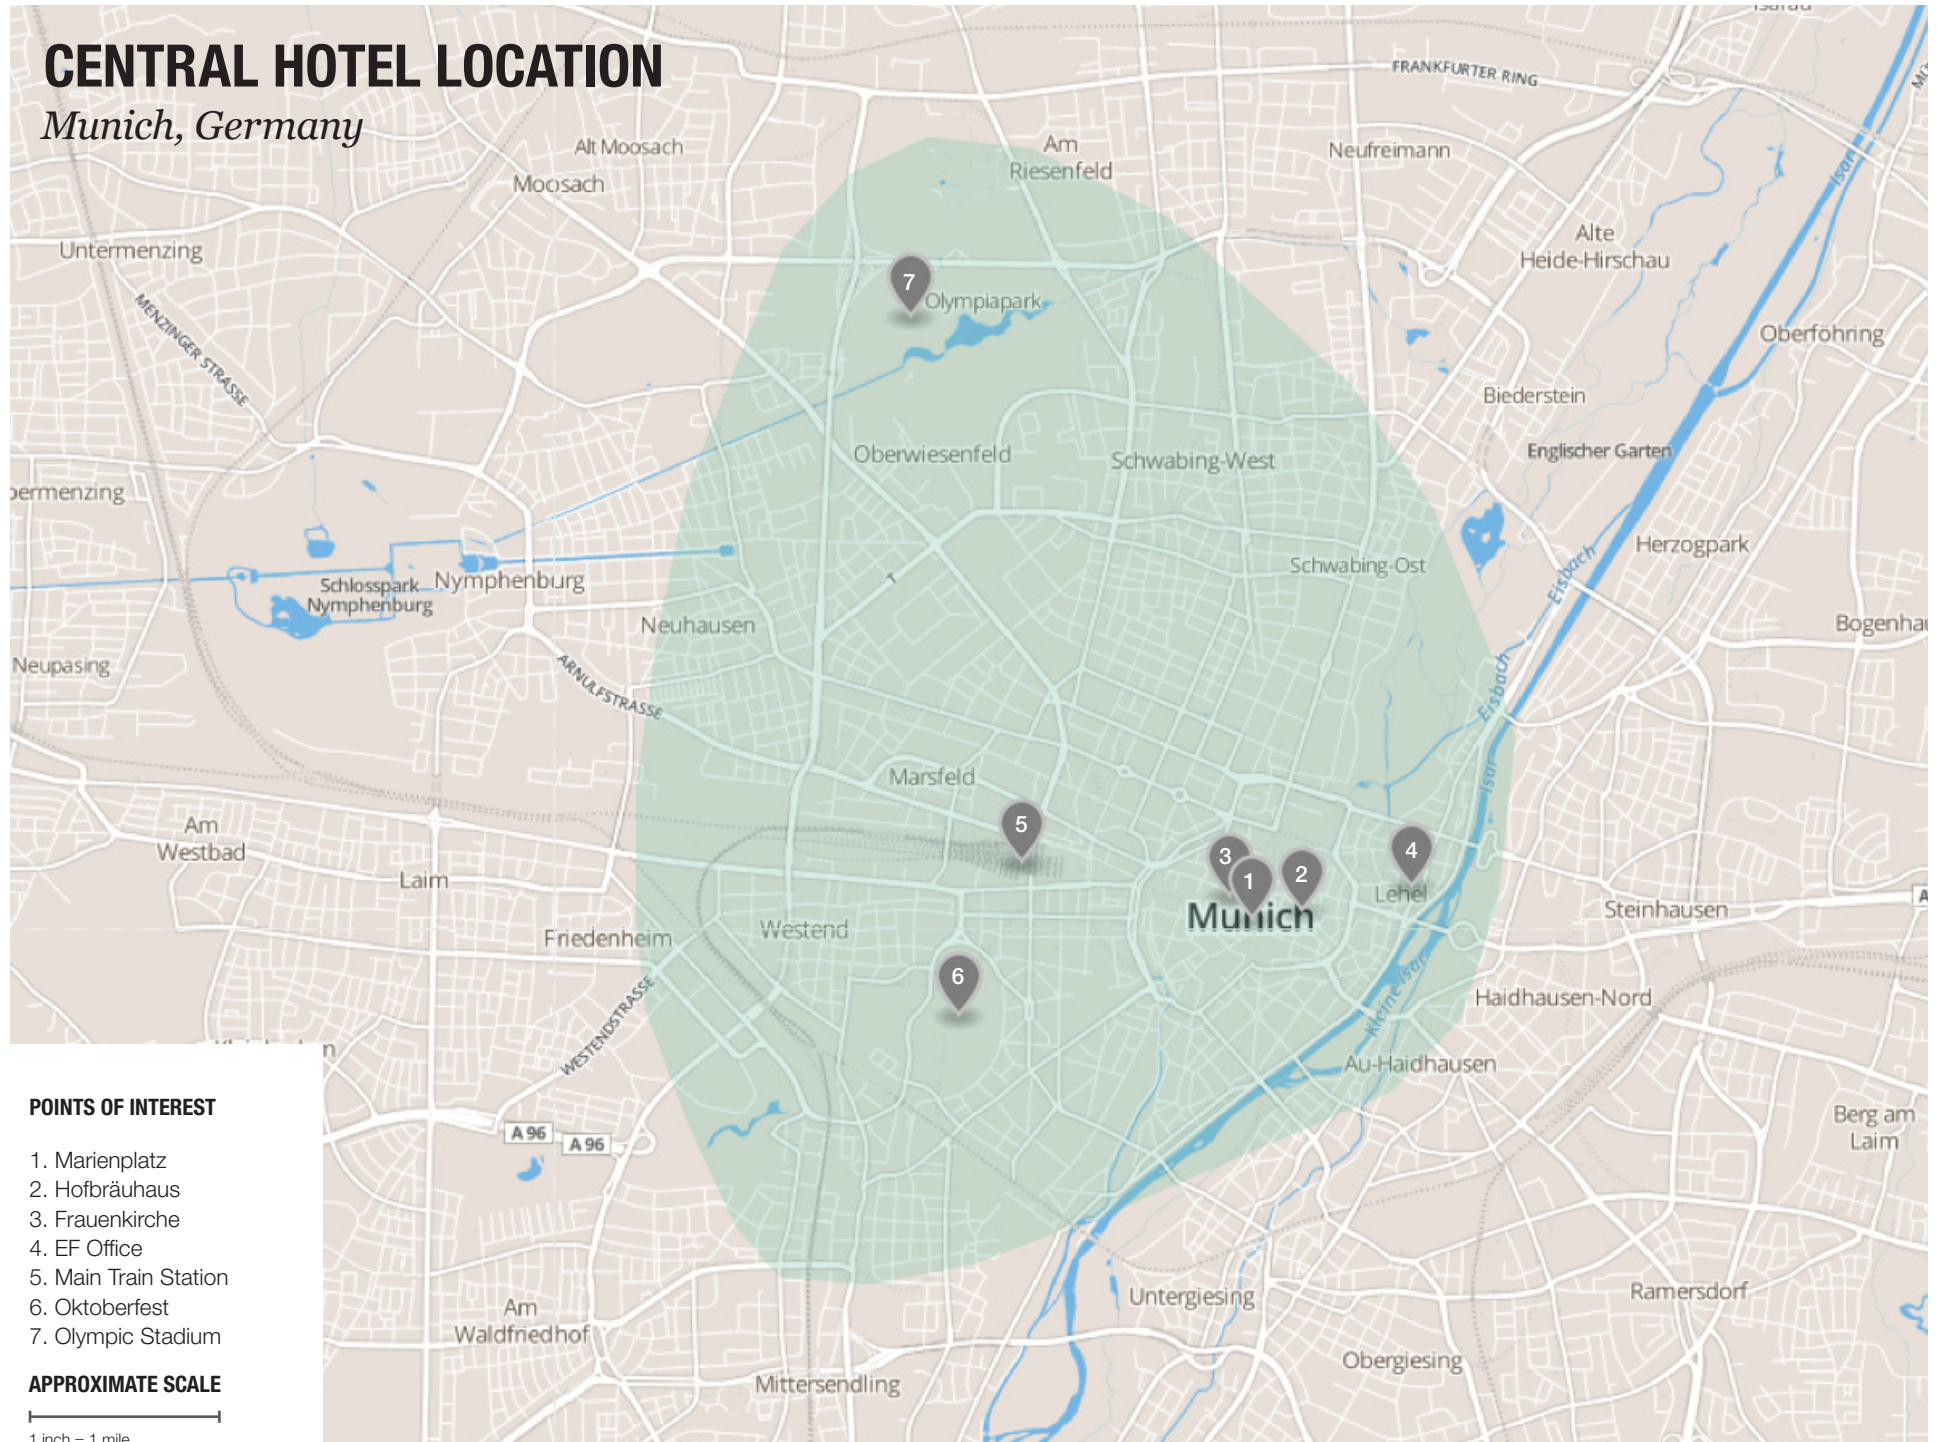

## POINTS OF INTEREST

1. Marienplatz
2. EF Office
3. Olympic Stadium
4. Nymphenburg Palace
5. Munich Airport

## APPROXIMATE SCALE

1 inch = 5 miles

# CENTRAL HOTEL LOCATION

Munich, Germany

## POINTS OF INTEREST

1. Marienplatz
2. Hofbräuhaus
3. Frauenkirche
4. EF Office
5. Main Train Station
6. Oktoberfest
7. Olympic Stadium