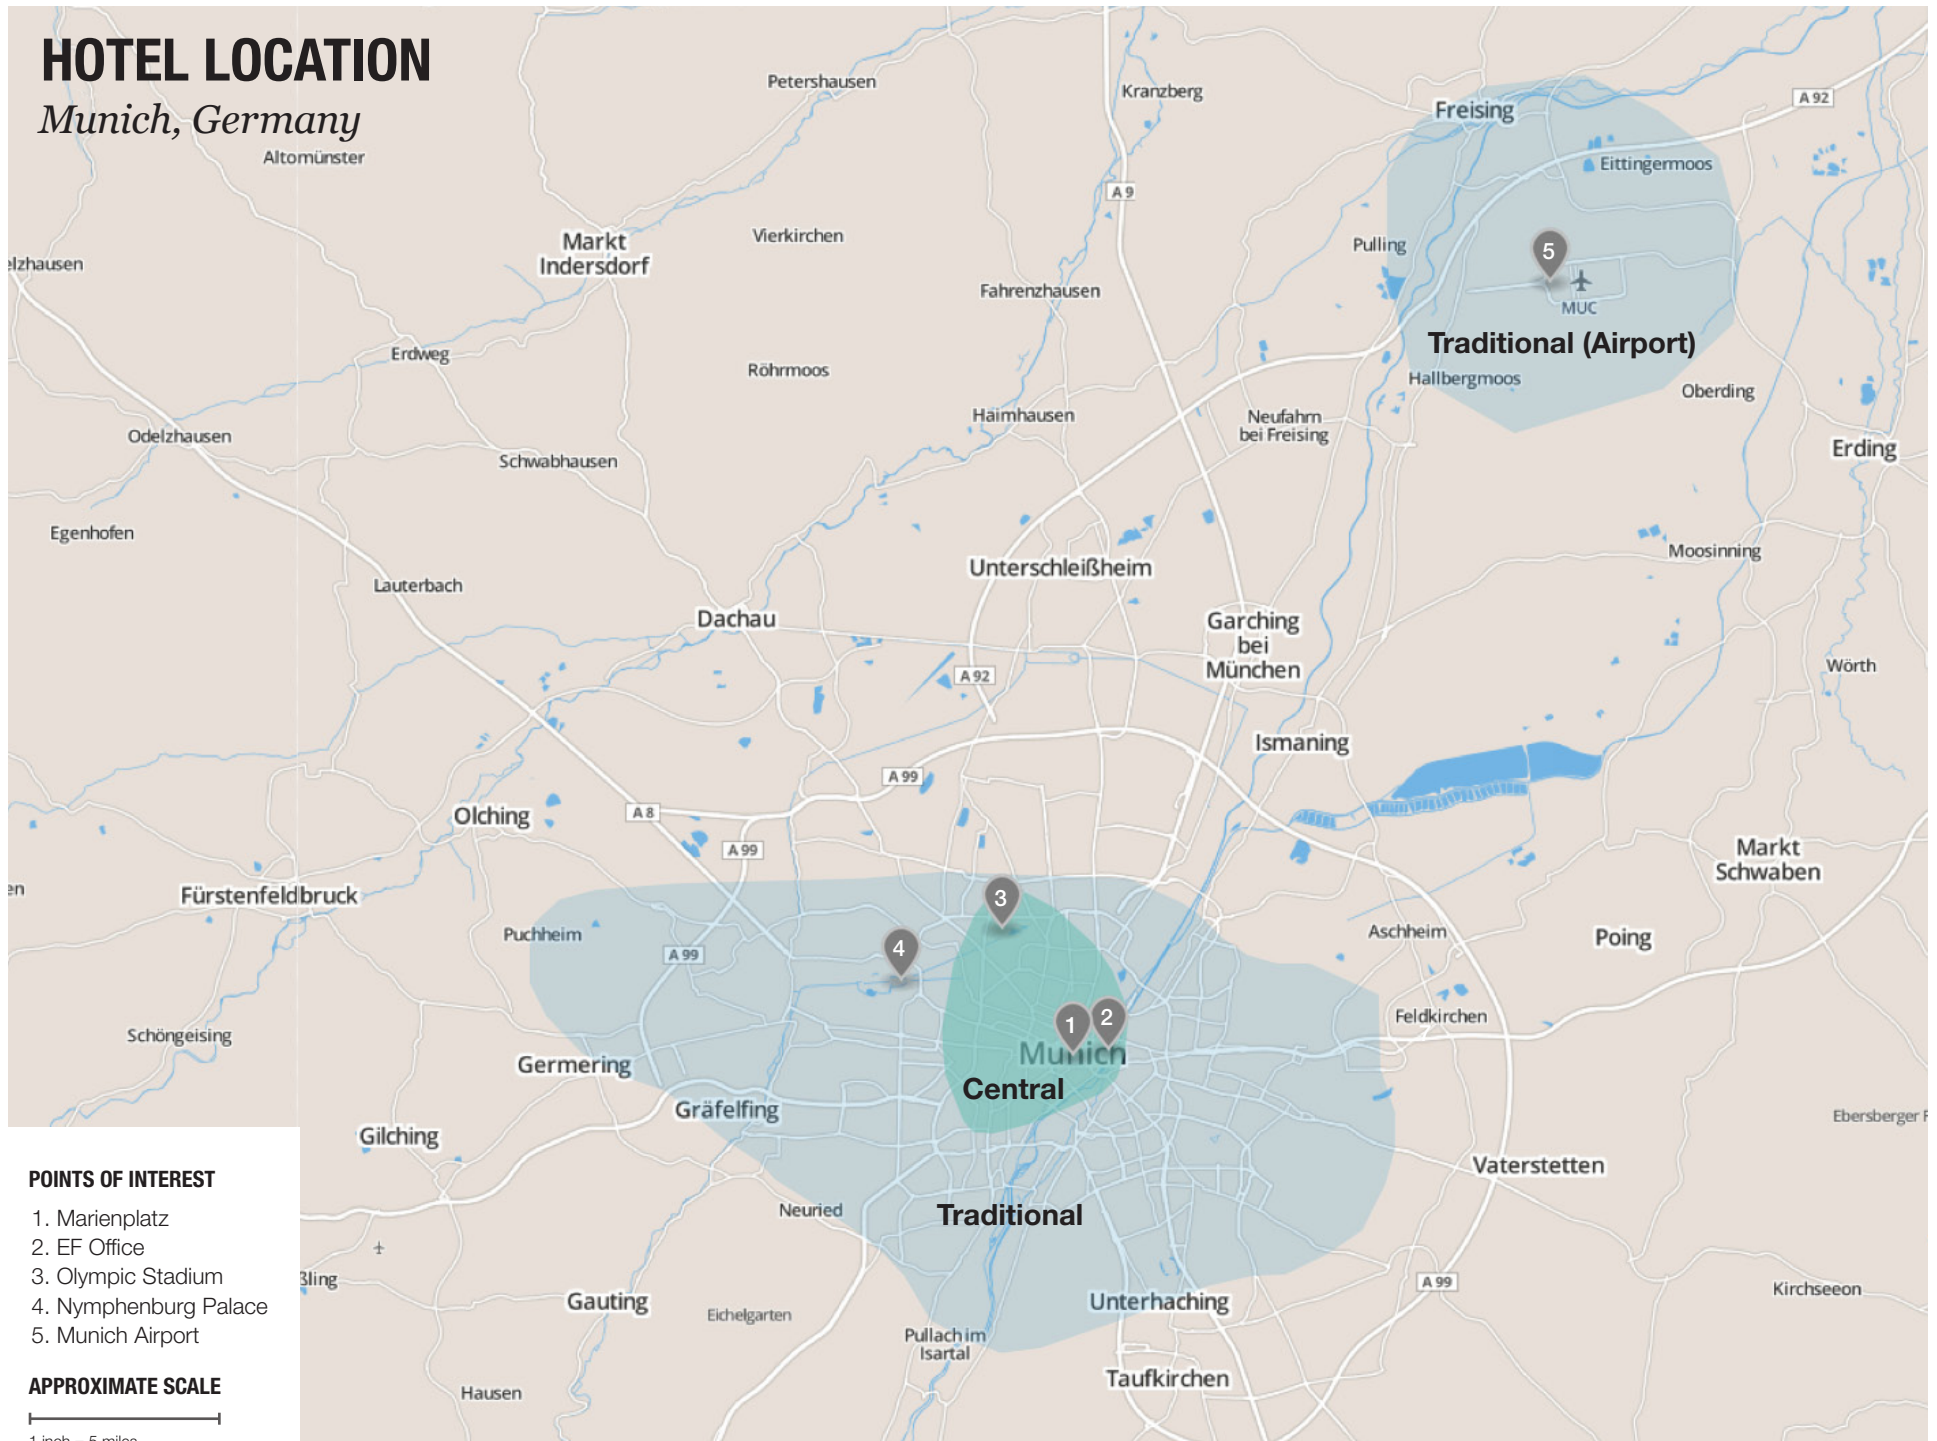

# HOTEL LOCATION

*Munich, Germany*

Altomünster

## POINTS OF INTEREST

1. Marienplatz
2. EF Office
3. Olympic Stadium
4. Nymphenburg Palace
5. Munich Airport

# CENTRAL HOTEL LOCATION

Munich, Germany

## POINTS OF INTEREST

1. Marienplatz
2. Hofbräuhaus
3. Frauenkirche
4. EF Office
5. Main Train Station
6. Oktoberfest
7. Olympic Stadium