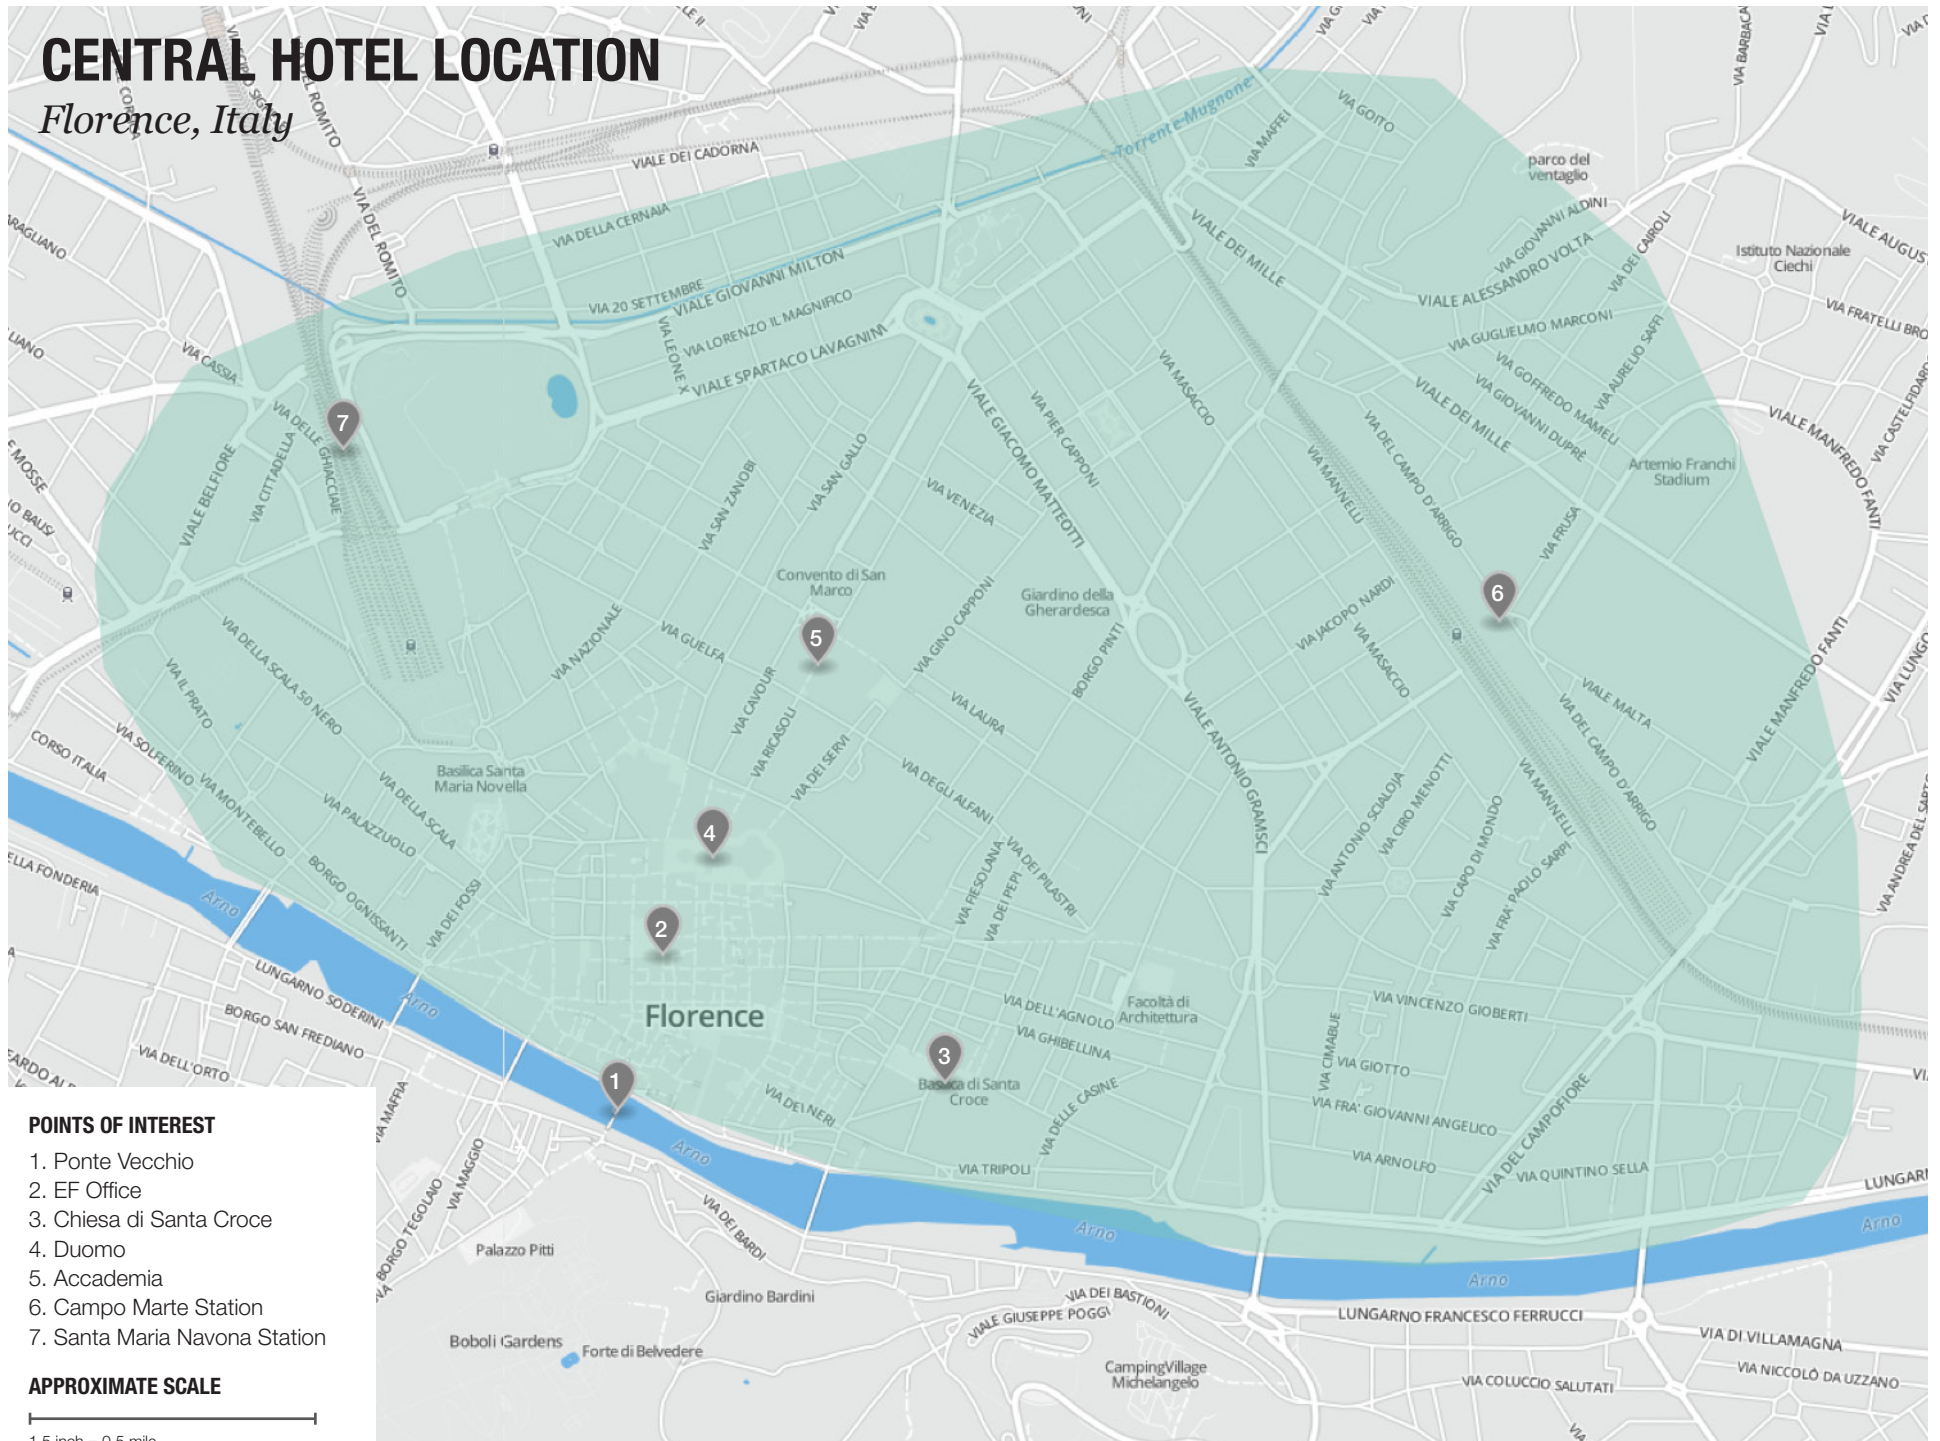

HOTEL LOCATION

Florence, Italy

POINTS OF INTEREST

1. Ponte Vecchio
2. EF Office
3. Duomo
4. Florence Airport
5. Tuscan Region
6. Montecatini

APPROXIMATE SCALE

1.5 inch = 10 miles

CENTRAL HOTEL LOCATION

Florence, Italy

POINTS OF INTEREST

1. Ponte Vecchio
2. EF Office
3. Chiesa di Santa Croce
4. Duomo
5. Accademia
6. Campo Marte Station
7. Santa Maria Navona Station

APPROXIMATE SCALE

1.5 inch = 0.5 mile