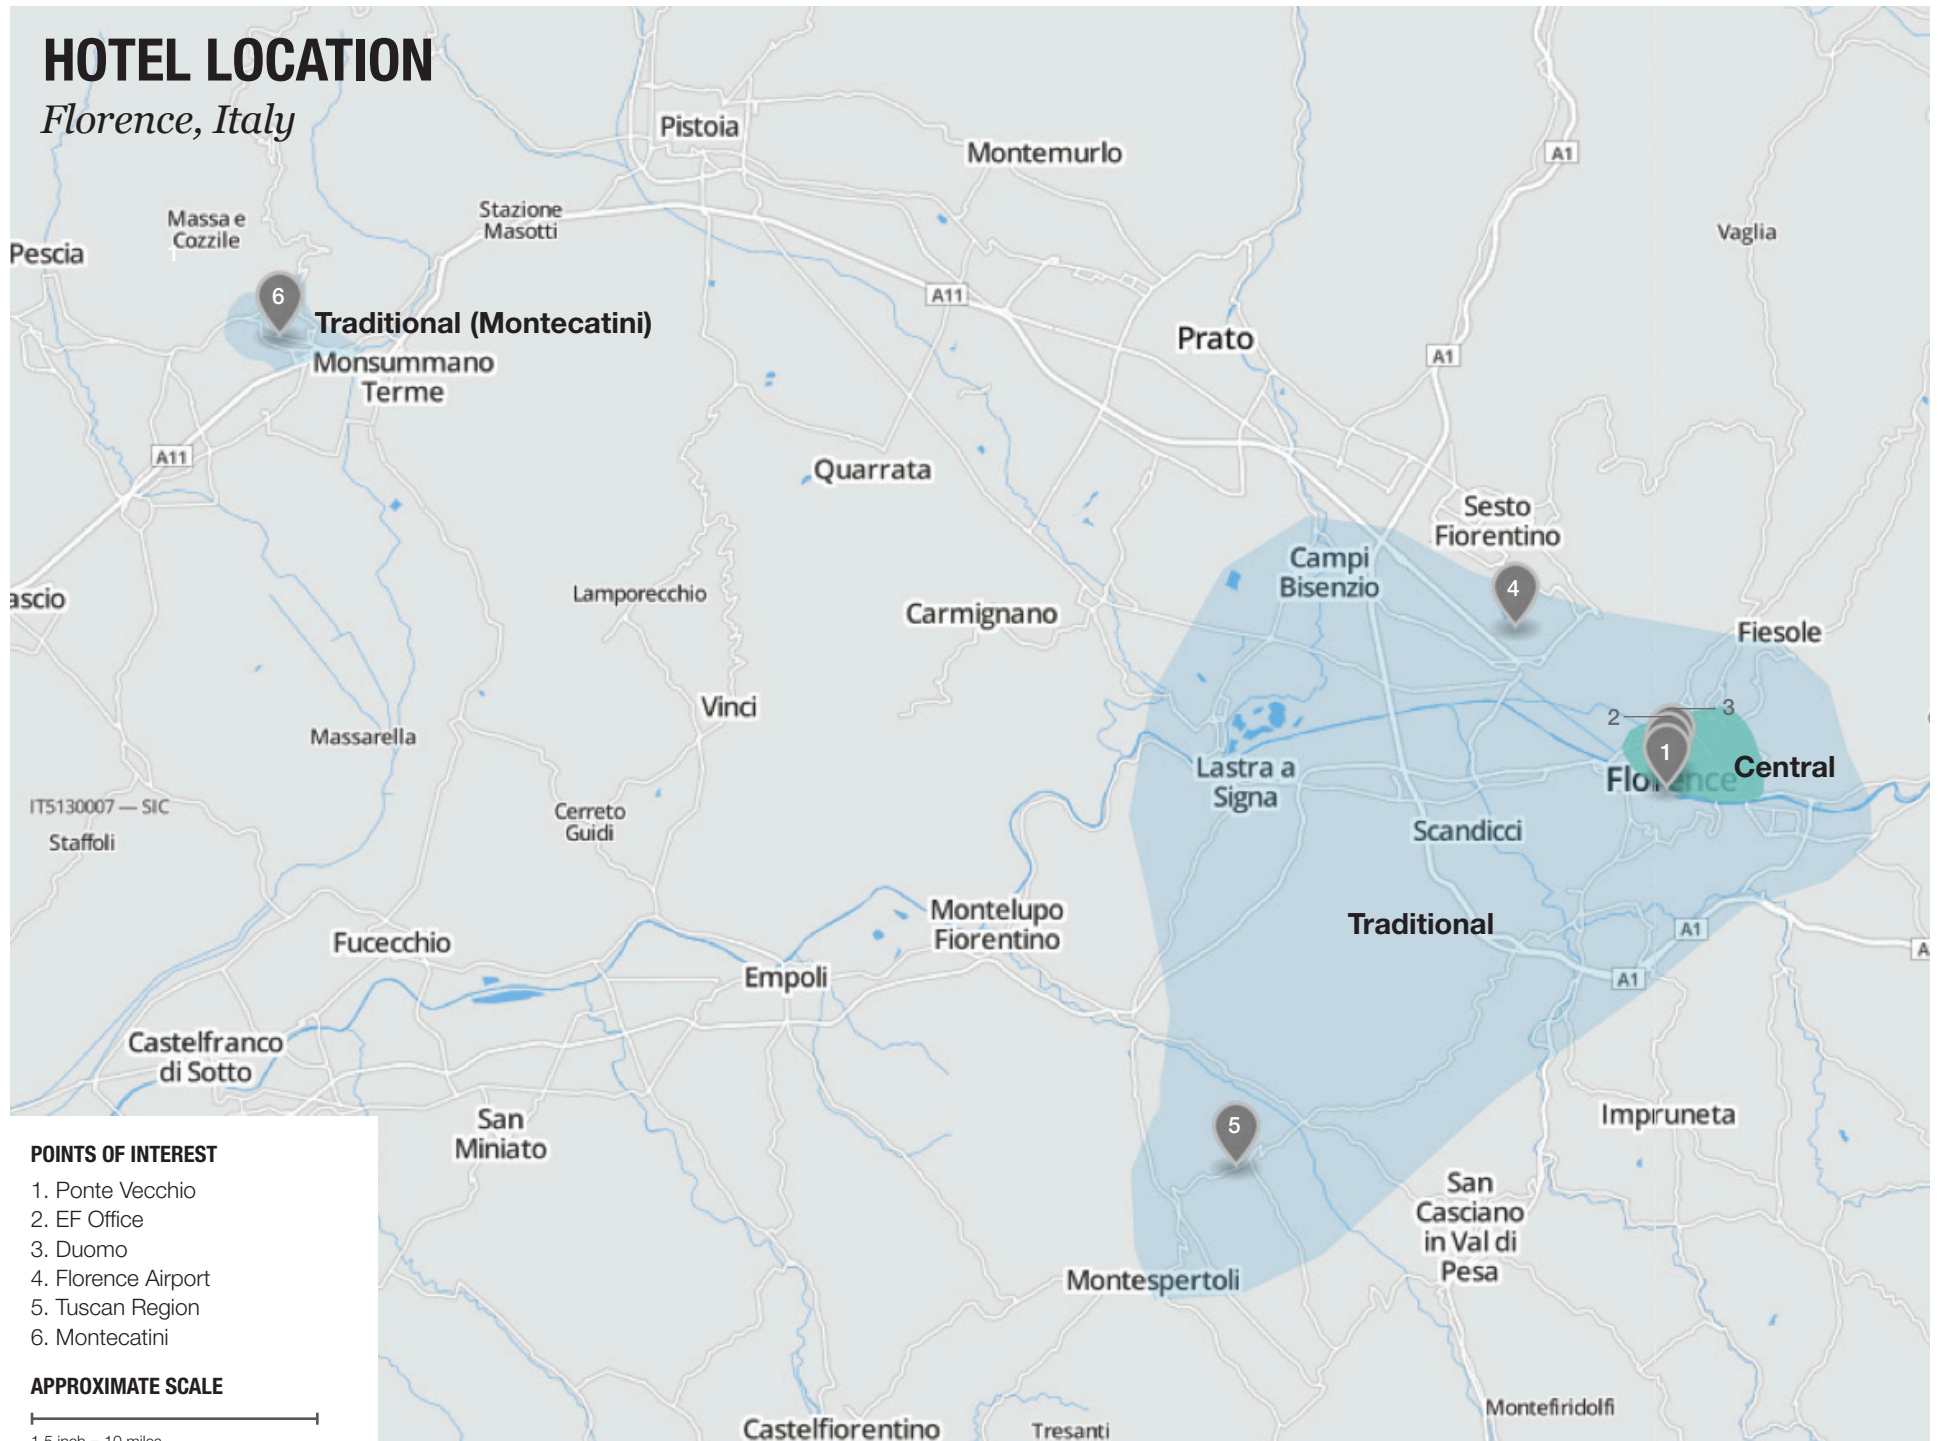

HOTEL LOCATION

Florence, Italy

POINTS OF INTEREST

1. Ponte Vecchio
2. EF Office
3. Duomo
4. Florence Airport
5. Tuscan Region
6. Montecatini

APPROXIMATE SCALE

1.5 inch = 10 miles

CENTRAL HOTEL LOCATION

Florence, Italy

POINTS OF INTEREST

1. Ponte Vecchio
2. EF Office
3. Chiesa di Santa Croce
4. Duomo
5. Accademia
6. Campo Marte Station
7. Santa Maria Navona Station

APPROXIMATE SCALE

1.5 inch = 0.5 mile